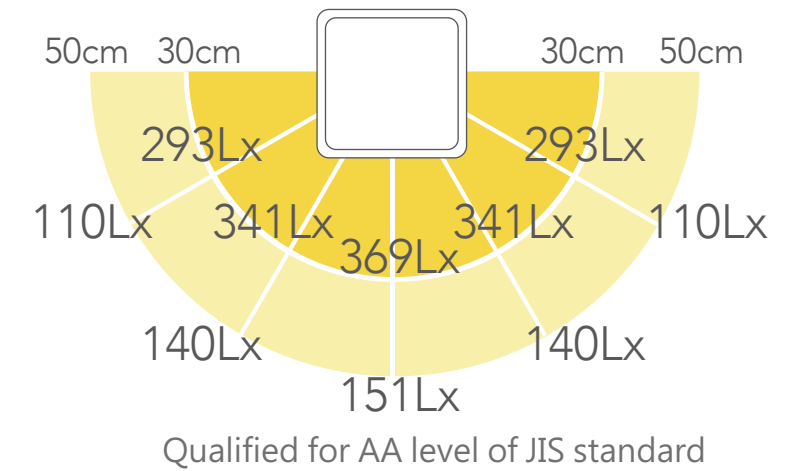

Specifications

Materials

Shade: Plastic

Diffuser: PC

Arm: Iron

Base: Iron, plastic

Color

Black / white

Performance

Lightsource

COB LED

Illuminance

700 lux

*The test data is measured by 40cm from desk surface to center illumination of the lamp.

Color temperature

4000K