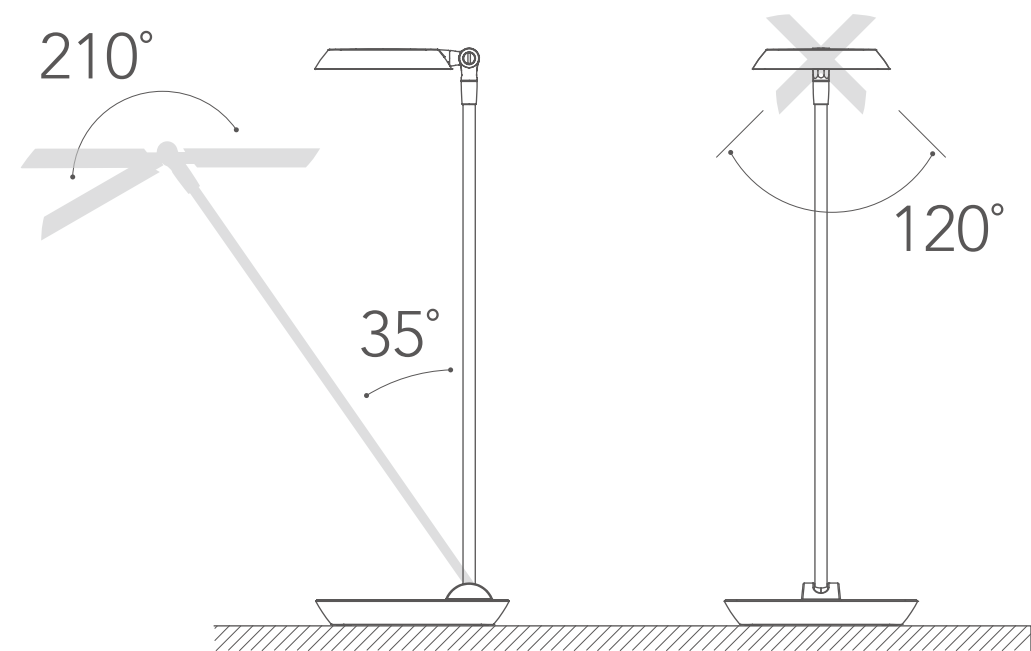

Dimensions

Size
*mm

Movement