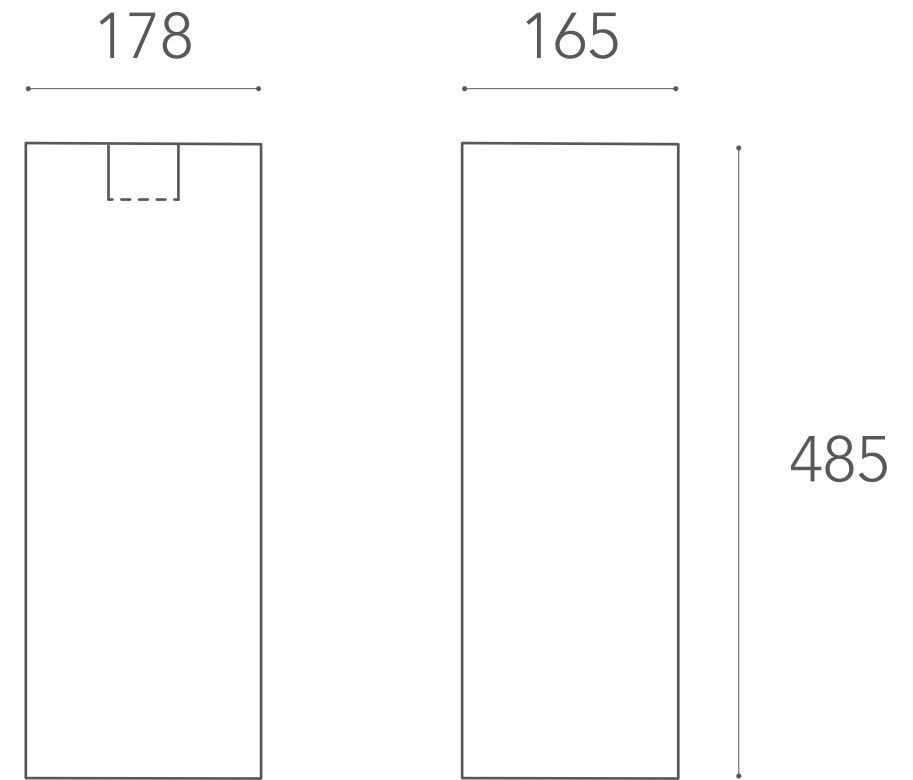

Performance

Lightsource

COB LED

Illuminance

700 lux

*The test data is measured by 40cm from desk surface to center illumination of the lamp.

Color temperature

4000K

Dimensions

Size
*mm

Movement

Box

Packing

Weight

2 kg

Contents