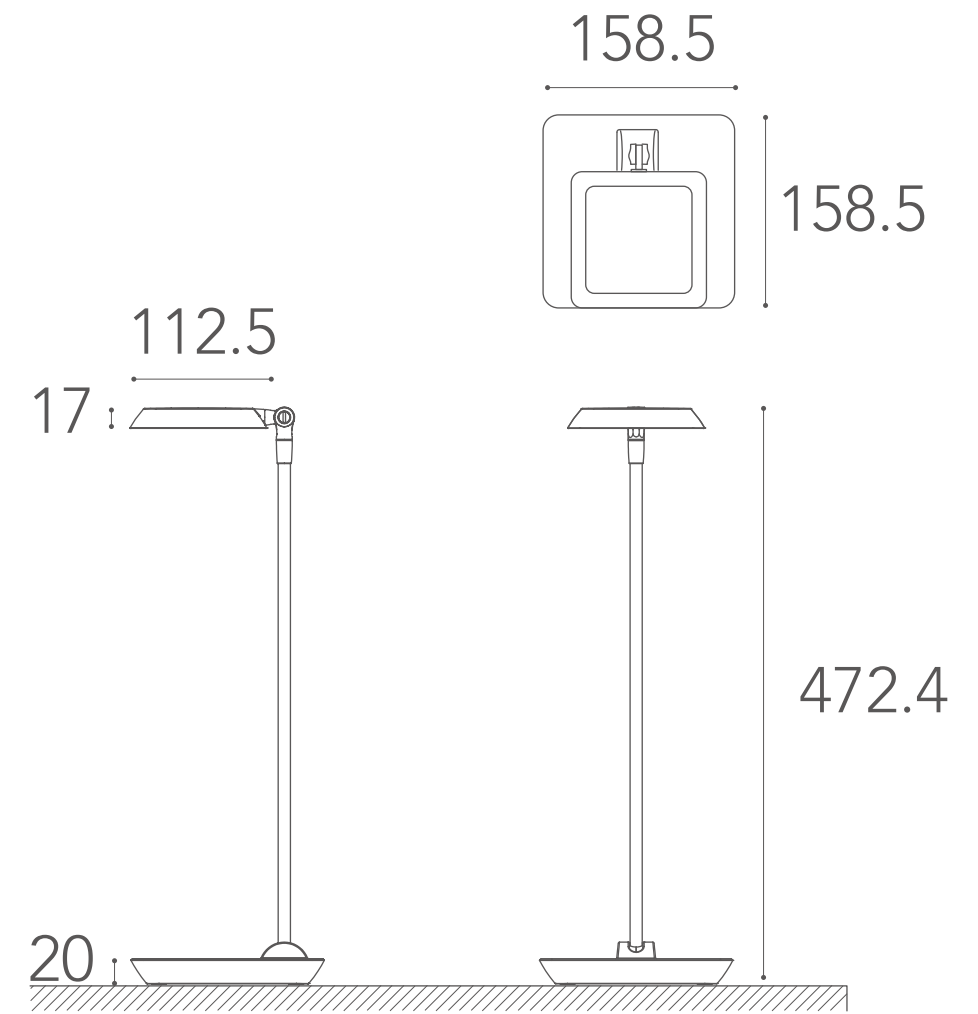

Specifications

Materials

Shade: Plastic

Diffuser: PC

Arm: Iron

Base: Iron, plastic

Color

Black / white

Performance

Lightsource

COB LED

Illuminance

700 lux

*The test data is measured by 40cm from desk surface to center illumination of the lamp.

Color temperature

4000K

CRI

CRI 90

Dimmable

Yes

Adapter input

100~240 V 50/60Hz 0.5 A

Power consumption

4.7 W

Dimensions

Size
*mm

Movement

Box

Packing

Weight

2 kg

Contents