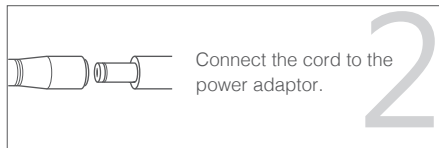

Clamp x1

User manual x1

Power Adaptor x1

P.1

Operation guide

* The clamp is only suitable for flat desk, avoid glass surface or not flat environment.

P.2

P.3