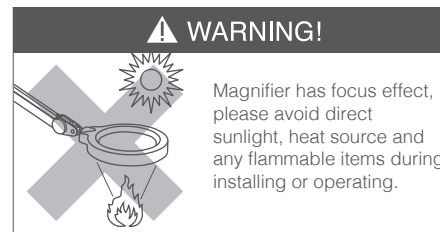

Clamp x1

User manual x1

Power Adaptor x1

P.1

Operation guide

* The clamp is only suitable for flat desk, avoid glass surface or not flat environment.

P.2

P.3

Caution

If any situation occurs, stop using immediately and contact the dealer.

Keep away from flammable materials.

Do not carry SY108 by holding the lampshade.

Only use the enclosed adaptor for this product.