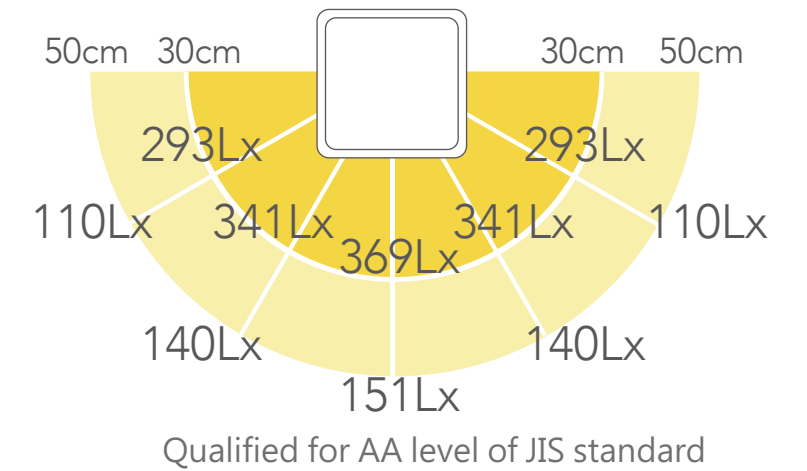

## Color

Black / white

# Performance

Lightsource

COB LED

Illuminance

700 lux

\*The test data is measured by 40cm from desk surface to center illumination of the lamp.

Color temperature

4000K

# Dimensions

Size  
\*mm

Movement

Box