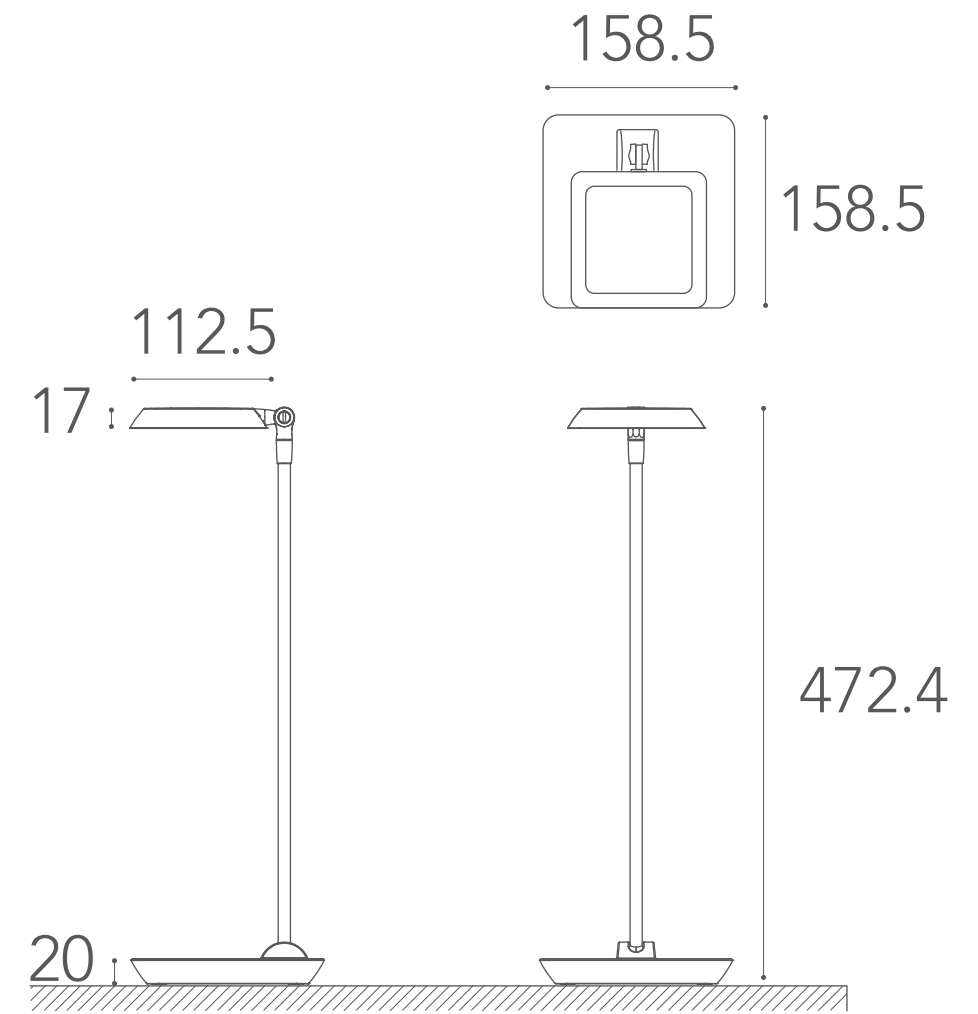

# Deetails

- Adjustable angle of 210° suitable for various applications.
- Hidden power cable design, won't get in the way against walls or corners

CRI

CRI 90

Dimmable

Yes

Adapter input

100~240 V 50/60Hz 0.5 A

Power consumption

4.7 W

# Dimensions

Size  
\*mm

Movement

Box

## Packing

---

Weight

2 kg

---

Contents

Luminaire

Power adaptor