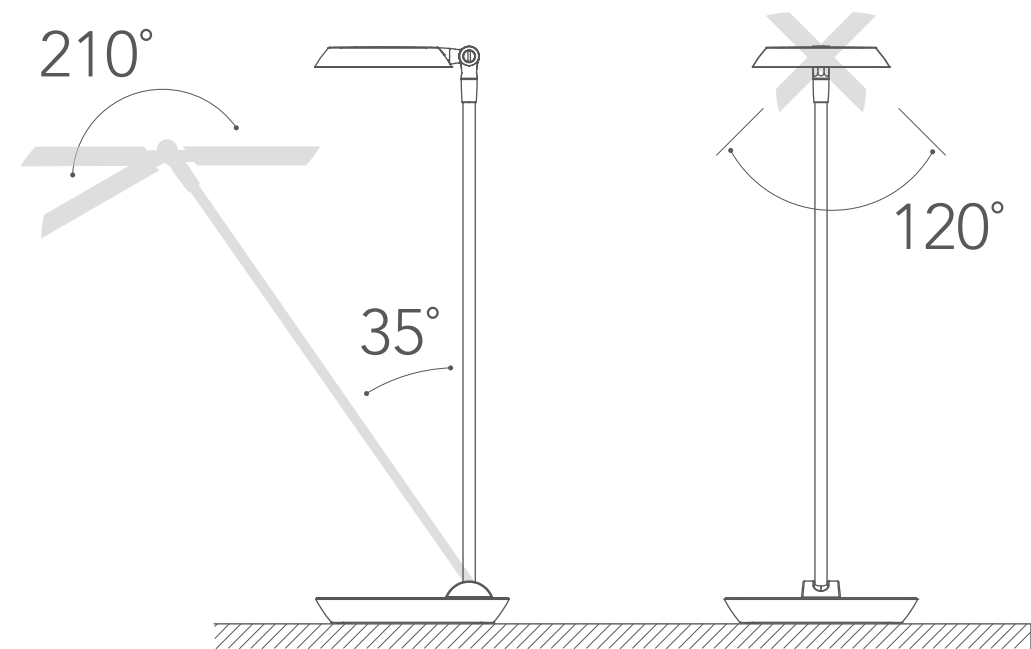

# Deetails

- Adjustable angle of 210° suitable for various applications.
- Hidden power cable design, won't get in the way against walls or corners

# Dimensions

Size  
\*mm

Movement

Box