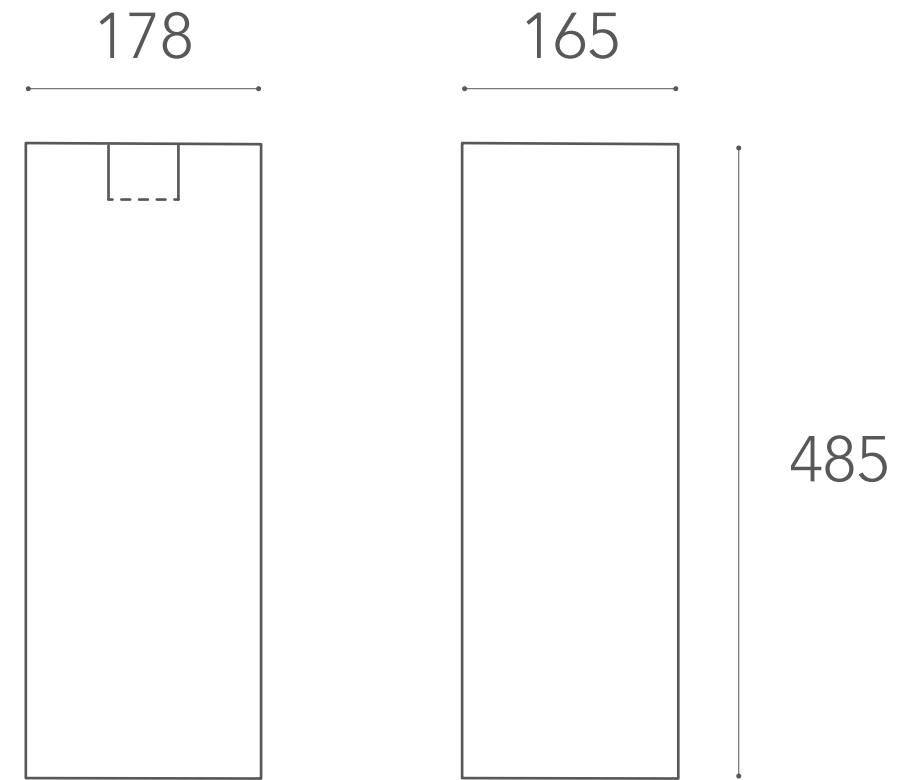

# Dimensions

Size  
\*mm

Movement

Box

## Packing

---

Weight

2 kg

---

Contents

Luminaire

Power adaptor