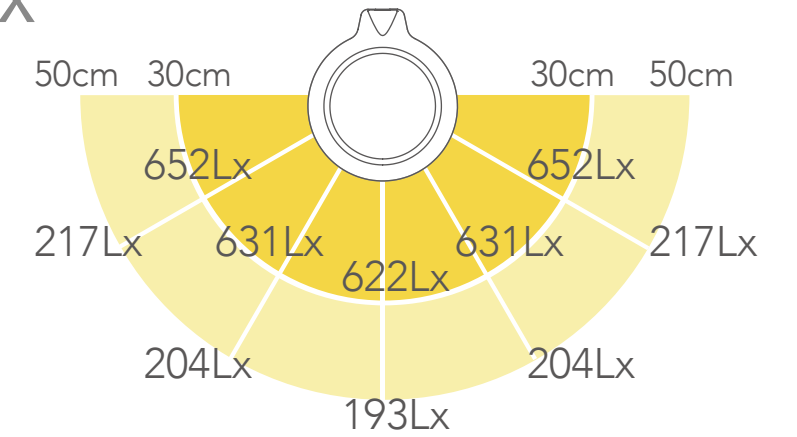

# Specifications

Materials      Shade: Aluminum

Arm: Iron

Clamp: Aluminum

---

Lens              5" high clarity white optical glass lens

---

Dioptr            1.75x / 2.25x

# Dimensions

Size  
\*mm

Movement

Lightsource

LED

Illuminance

1450 lux

\*The test data is measured by 40cm from desk surface to center illumination of the lamp.