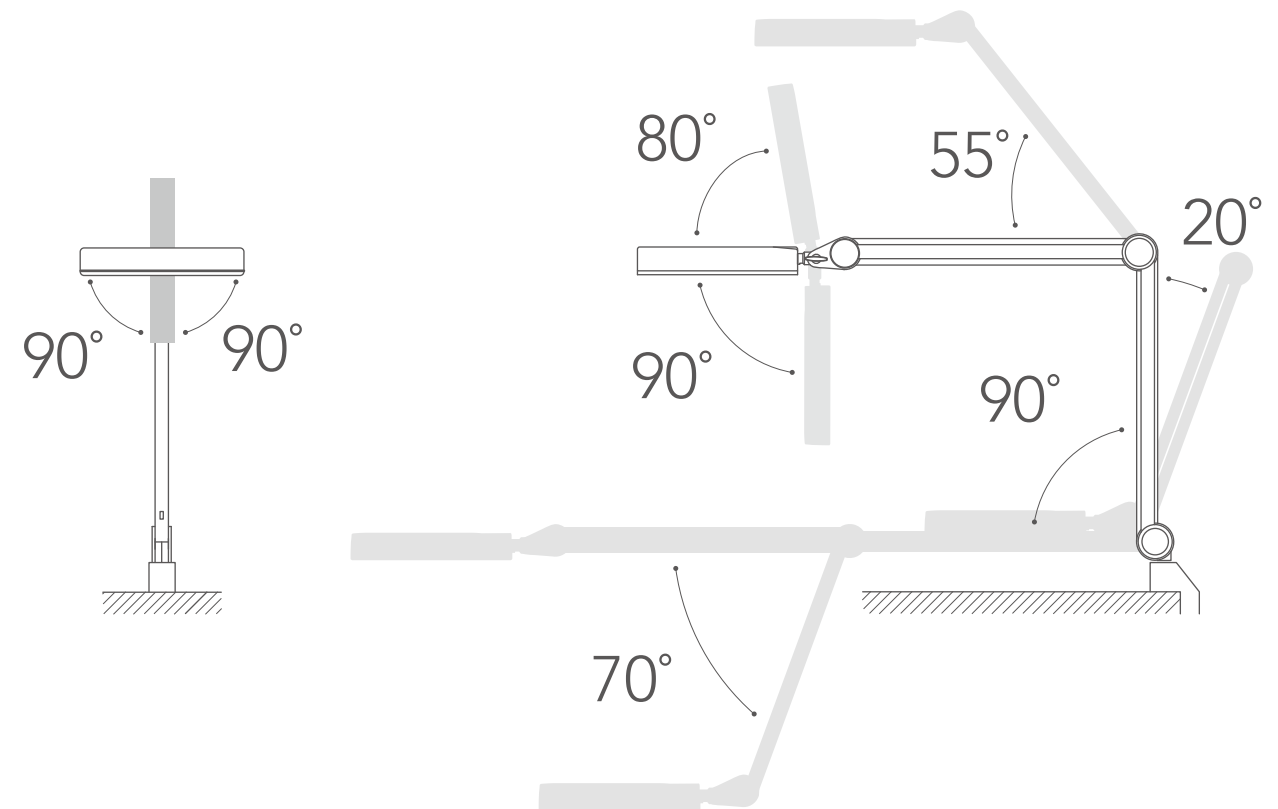

# Specifications

Materials      Shade: Aluminum

Arm: Iron

Clamp: Aluminum

---

Lens              5" high clarity white optical glass lens

---

Dioptr            1.75x / 2.25x

# Dimensions

Size  
\*mm

Movement

Lightsource

LED

Illuminance

1450 lux

\*The test data is measured by 40cm from desk surface to center illumination of the lamp.