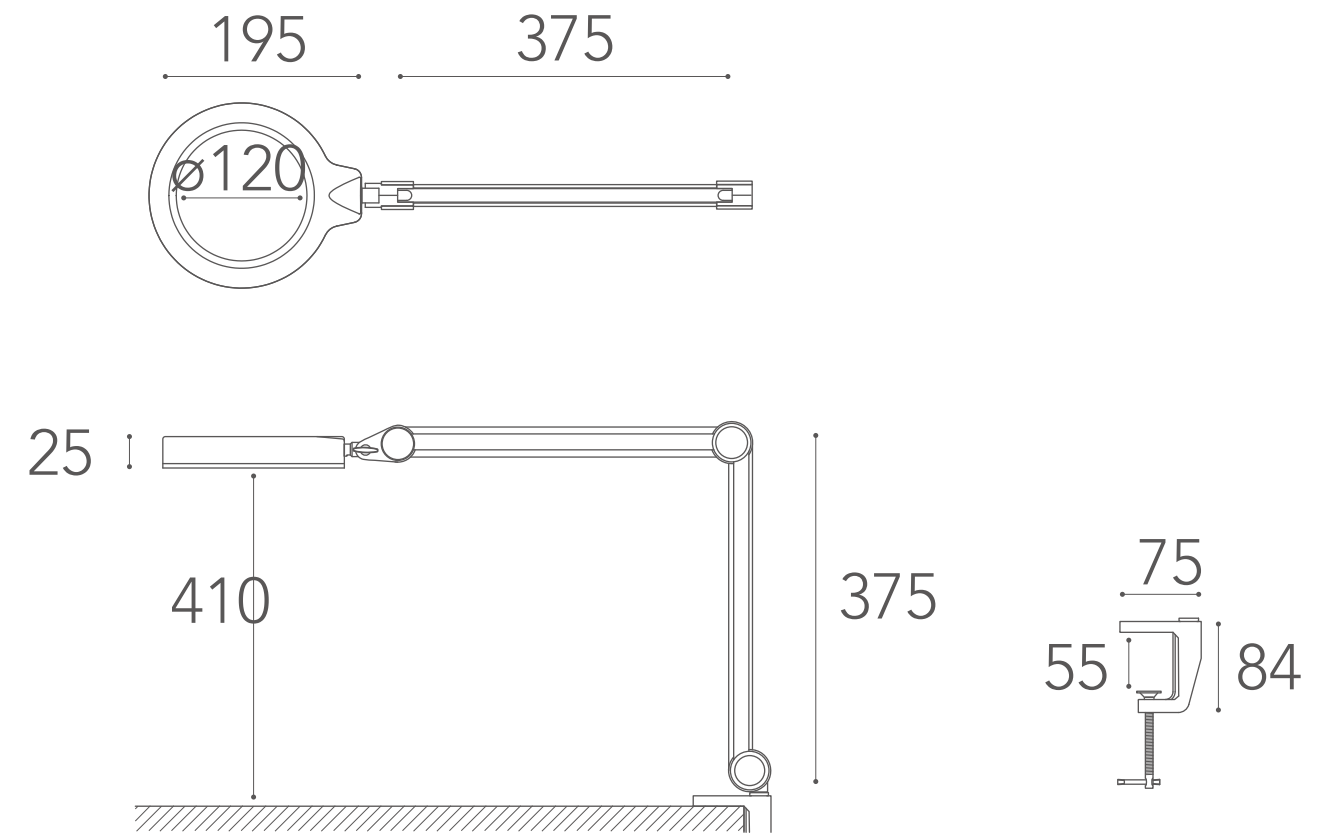

# Specifications

Materials      Shade: Aluminum

Arm: Iron

Clamp: Aluminum

---

Lens              5" high clarity white optical glass lens

---

Dioptr            1.75x / 2.25x

---

Color             Black / white

---

Mounting        Table clamp

# Dimensions

Size  
\*mm

Movement

Lightsource

LED

Illuminance

1450 lux

\*The test data is measured by 40cm from desk surface to center illumination of the lamp.