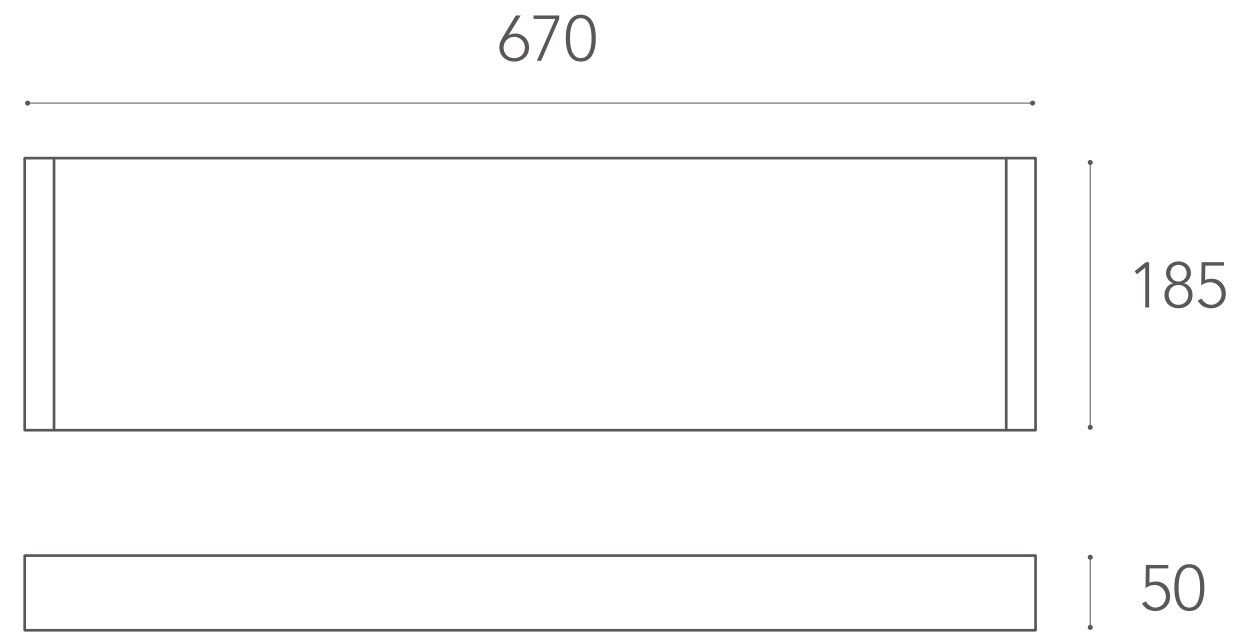

Box

Packing

Weight

2 kg

Contents

Luminaire

Table clamp

Power adaptor